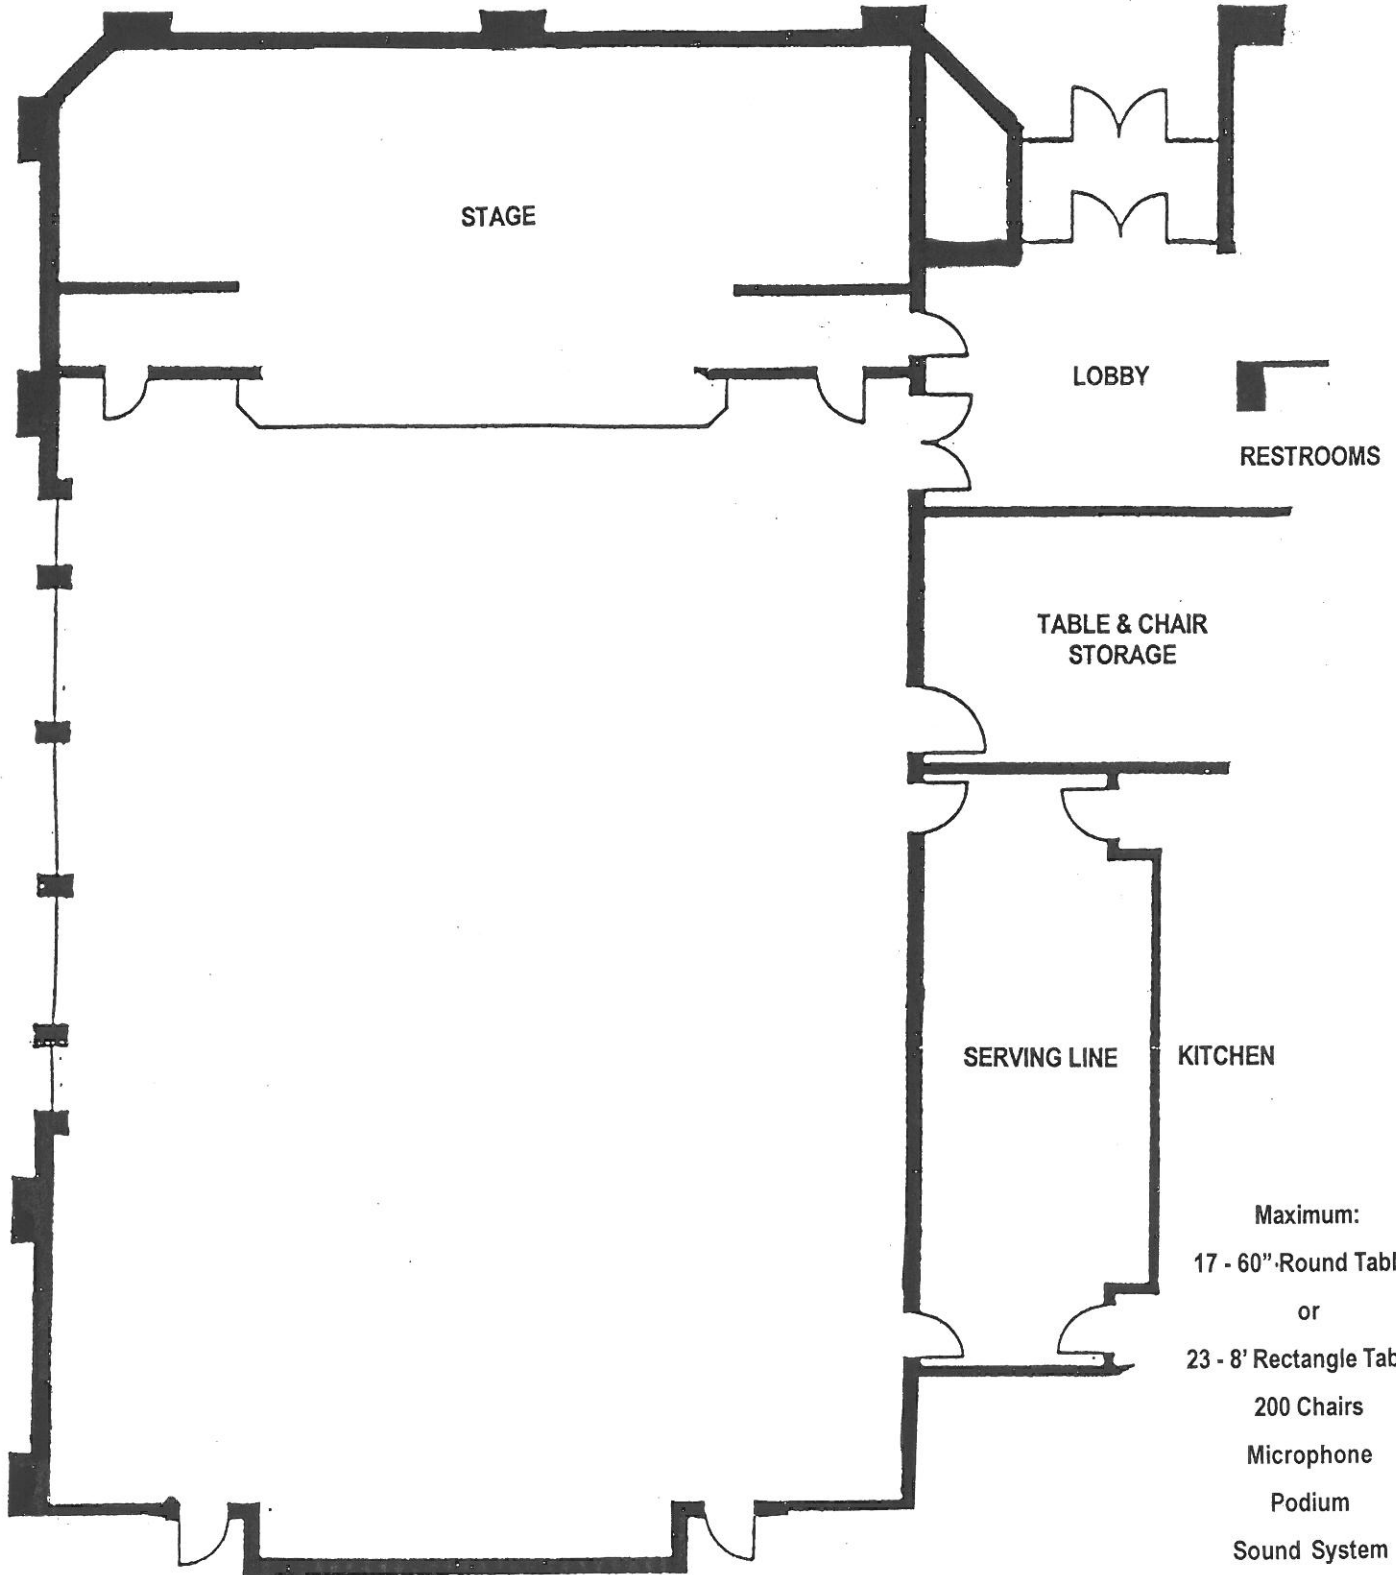

ALLEN CENTER SET-UP

For: _____

Date: _____ Time: _____

Event Contact: _____ Phone: _____

Maximum:
17 - 60" Round Tables
or
23 - 8' Rectangle Tables
200 Chairs
Microphone
Podium
Sound System